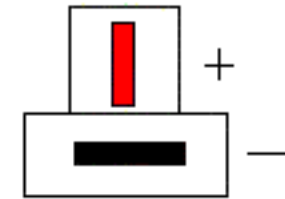

MOTOR PLUG (MALE PINS)

**SWITCH PLUG
(MALE PINS)
VIEW FROM
WIRING SIDE**

**← WHITE CABLE
HARNESS SOCKET
(FEMALE)**

BLACK CABLE

**VIEW FROM
WIRING SIDE**

**POWER SUPPLY 24
VOLT PLUG**

**RED = 24V +
BLACK = 24V -
(FEMALE)**

**VIEW FROM
WIRING SIDE**

**HARNESS
(MALE PINS)**

**POWER SUPPLY AC
PLUG
(MALE PINS)**

**VIEW FROM
WIRING SIDE**

**EARTH = GREEN/YELLOW
AC NEUTRAL = BLUE
AC LIVE = BROWN
HARNESS SOCKET
(FEMALE)**

POWER SUPPLY CONNECTORS