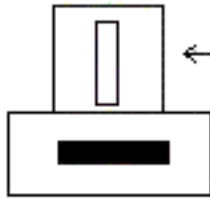

MOTOR PLUG (MALE PINS)

**SWITCH PLUG
(MALE PINS)
VIEW FROM
WIRING SIDE**

**← WHITE CABLE
HARNESS SOCKET
(FEMALE)**

BLACK CABLE

**VIEW FROM
WIRING SIDE**

**POWER SUPPLY 24
VOLT PLUG**

**RED = 24V +
BLACK = 24V -
(FEMALE)**

**VIEW FROM
WIRING SIDE**

**HARNESS
(MALE PINS)**

**POWER SUPPLY AC
PLUG
(MALE PINS)**

**VIEW FROM
WIRING SIDE**

**EARTH = GREEN/YELLOW
AC NEUTRAL = BLUE
AC LIVE = BROWN
HARNESS SOCKET
(FEMALE)**

POWER SUPPLY CONNECTORS