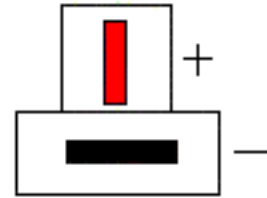

MOTOR PLUG (MALE PINS)

**SWITCH PLUG
(MALE PINS)
VIEW FROM
WIRING SIDE**

**← WHITE CABLE
HARNESS SOCKET
(FEMALE)**

BLACK CABLE

**VIEW FROM
WIRING SIDE**

**POWER SUPPLY 24
VOLT PLUG**

**RED = 24V +
BLACK = 24V -
(FEMALE)**

**VIEW FROM
WIRING SIDE**

**HARNESS
(MALE PINS)**

**POWER SUPPLY AC
PLUG
(MALE PINS)**

**VIEW FROM
WIRING SIDE**

**EARTH = GREEN/YELLOW
AC NEUTRAL = BLUE
AC LIVE = BROWN
HARNESS SOCKET
(FEMALE)**

POWER SUPPLY CONNECTORS